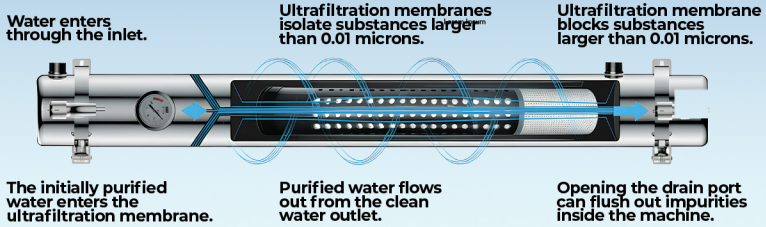

# ULTRA SERIES

**Ultra Series**  
Outdoor  
Filter delivers  
an impressive  
flow rate of  
water upto  
**4500 L/HR.**

ensuring a  
perfect balance  
between water  
flow and enhanced  
water purity for  
households in  
Pakistan.

# OUTDOOR ULTRAFILTRATION SYSTEM

Removes large particles and deposits such as *sand, rust, bacteria, suspended matter, viruses, and harmful microorganisms* upto 0.01 microns

## Usage

- Kitchen usage
- Laundry
- Swimming pools
- Gardening
- Toilet & shower

MODEL	ULTRA - 45
Flow Rate	Upto 4500 L/HR
Net Weight	12 KG
Filtration Method	Ultrafiltration (UF)
Body Dimension	99.7 × 17.8 × 18.0 CM
Hole	96
Body Material	Stainless Steel 304
Filtration Accuracy	Upto 0.01 Microns

MODEL	ULTRA - 35
Flow Rate	Upto 3500 L/HR
Net Weight	10 KG
Filtration Method	Ultrafiltration (UF)
Body Dimension	98.7 × 16.7 × 16.0 CM
Hole	96
Body Material	Stainless Steel 304
Filtration Accuracy	Upto 0.01 Microns