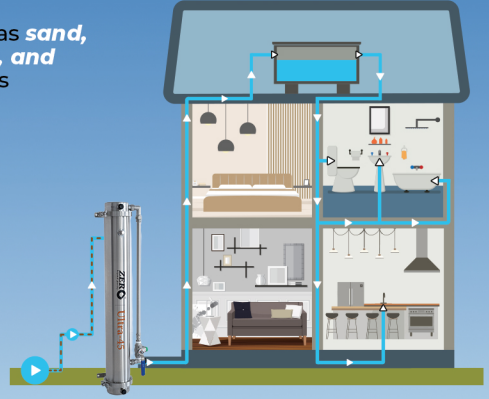

# ULTRA SERIES

**Ultra Series**  
Outdoor  
Filter delivers  
an impressive  
flow rate of  
water upto  
**4500 L/HR.**

ensuring a  
perfect balance  
between water  
flow and enhanced  
water purity for  
households in  
Pakistan.

# OUTDOOR ULTRAFILTRATION SYSTEM

Removes large particles and deposits such as *sand, rust, bacteria, suspended matter, viruses, and harmful microorganisms* upto 0.01 microns

## Usage

- Kitchen usage
- Laundry
- Swimming pools
- Gardening
- Toilet & shower

MODEL	ULTRA - 45
Flow Rate	Upto 4500 L/HR
Net Weight	12 KG
Filtration Method	Ultrafiltration (UF)
Body Dimension	99.7 × 17.8 × 18.0 CM
Hole	96
Body Material	Stainless Steel 304
Filtration Accuracy	Upto 0.01 Microns

MODEL	ULTRA - 35
Flow Rate	Upto 3500 L/HR
Net Weight	10 KG
Filtration Method	Ultrafiltration (UF)
Body Dimension	98.7 × 16.7 × 16.0 CM
Hole	96
Body Material	Stainless Steel 304
Filtration Accuracy	Upto 0.01 Microns